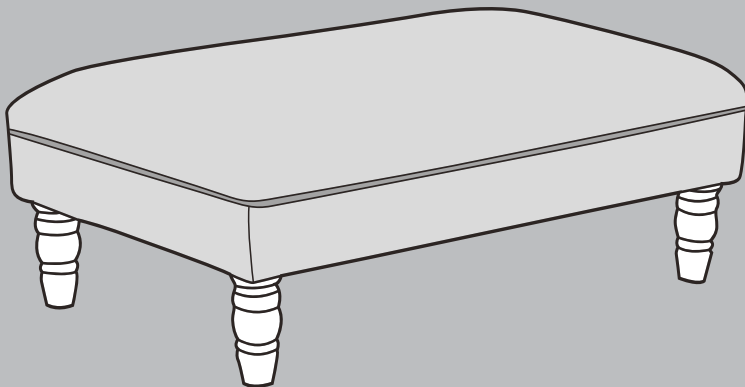

Cover 1:
Kora Hazel

Antique feet

Finley Footstool

H: 35cm W: 106cm D: 65cm

Weight: 15.5kg

FOOT OPTIONS

Oak (Light)

Antique (Dark)

Dimensions: Height x Width x Depth

Please note: All dimensions are approximate. Allow tolerance of +/- 2.5cm.

Colours represented are to be used as a guide only. Please refer to manufacturers swatch for a more accurate colour match.